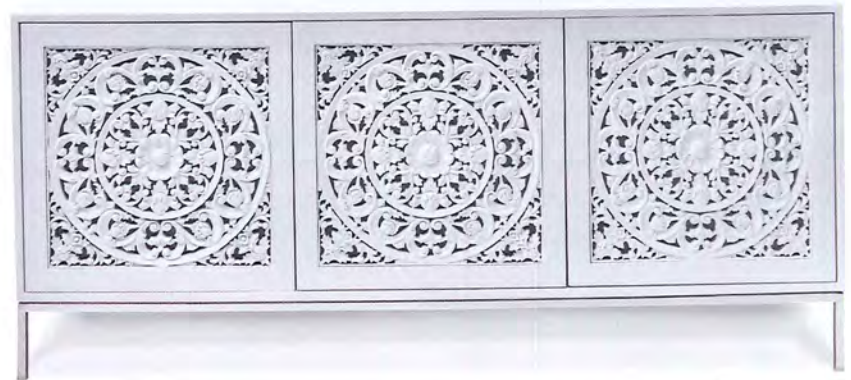

Pari Dining Table  
Solid Suar wood top with  
Black Nickel base

Estrata Dining & Coffee Table, Sophia Stool  
Mosaic Petrified Wood set in Black resin.  
Tables feature polished Stainless Steel legs

Auwell Dining Chairs  
Feautred in Black Leather, Taupe Gray Faux Leather  
& Blue Fabric with Black powder-coated Steel legs

Maya Buffet  
Hand carved doors with a high  
gloss White lacquer finish and  
polished Stainless Steel base

Ara Buffet  
Suar wood, clear glass top  
& Gunmetal frame

**URBIA**

4050 Main Street  
Philadelphia, PA 19127  
Phone: 215.487.1515  
dgevurtz@gei-group.com  
www.urbiafurniture.com